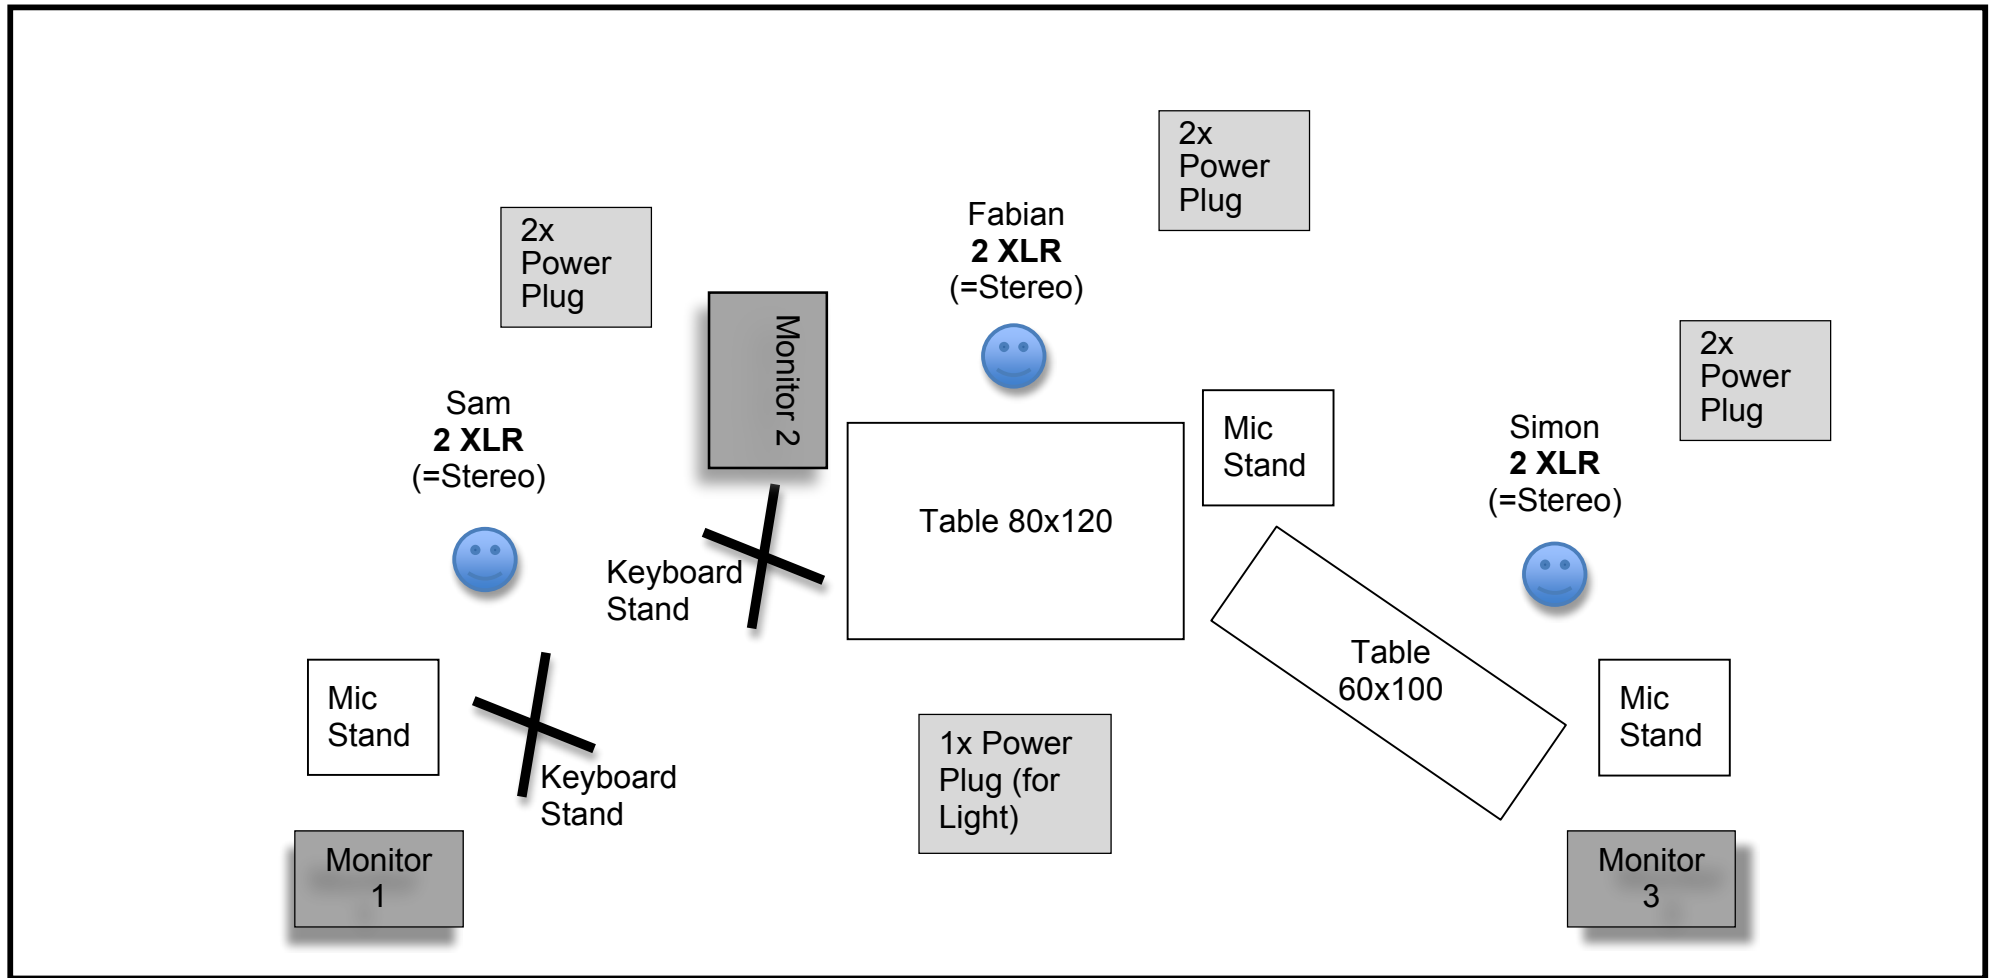

# Stage Plan - Inside the Baxter Building

- 6x XLR (=3x Stereo Line)
- 3 Monitors
- 1 Power Plug for Light
- 6 Power Plugs for Instruments

- 1 Table 80x120 (for Fabian)
- 1 Table 80x80 (for Simon)
- 3 Mic Stand
- 2 Keyboard Stand
- 3 Chairs

### **Mixer – Sound Engineer:**

We provide you with 3 Stereo Lines.

### **Material:** (As listed on the Stage Plan)

1 Table 80x120 (for Fabian)

1 Table 60x100 (for Simon)

3 Mic Stand

2 Keyboard Stand

3 Chairs

### **Connections:** (As listed on the Stage Plan)

6x XLR (=3x Stereo Lines)

3 Monitors

1 Power Plug for Light

6 Power Plugs for Instruments